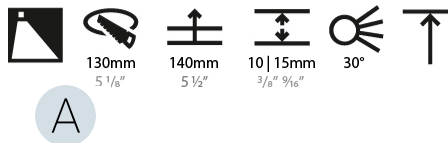

#### PHYSICAL

Shape: Round
Diameter (mm): 139
Diameter (in): 5 1/2
Height (mm): 126
Height (in): 4 15/16
Ceiling Thickness (mm): 10 / 12.5 / 15
Ceiling Thickness (in): 3/8 or 1/2 or 9/16
Min. Recessing Depth (mm): 140
Min. Recessing Depth (in): 5 1/2
Light Distribution: Adjustable / Asymmetric
Weight (kg): 0.816
Weight (lbs): 1.8
Fixture Finish: SSR / BKV / CWI / CRY / HAB / LAG / UFT / ITA / RUA / RUR / MIC / FTG / MYG / TWT / LOD / PUS / FRO / FUP / KIA / POP / BLS / SPG / MEY / GOH / GUM / CHC / COM / ABZ / JAG / OBR / MOS / ROR
Fixture Material: Aluminum Die Cast
Cut-out Measurements: 130mm / 5 1/8"

#### RATINGS AND CERTIFICATIONS

Certified By: Certified for North American Standards
IP rating: IP20

126mm 4 15/16"

Ø 125mm 4 15/16"

Ø 139mm 5 1/2"